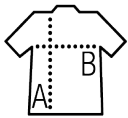

Quality

JERSEY 150
100% semi-combed Ringspun cotton
Reinforcing tape on neck

Style

Short sleeves
2 rib thicknesses at collar
Tubular

Available sizes

Sizes	S	M	L	XL	XXL	3XL
A/B	70/50	72/53	74/56	76/59	78/62	78/65

Available colours

Packaging

Carton size : 57 x 38 x 32 cm

Weight per carton : 0.00 kg

Related products

SOL'S MOON
11388